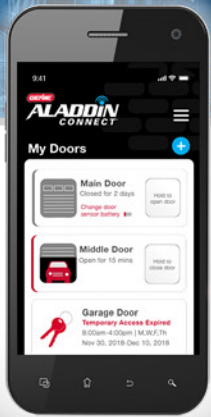

Highlights

- **Integrated Aladdin Connect®** – With Wi-Fi smart-home integration you can control and monitor the Model 2128B from nearly anywhere with a smart device.
- **Battery Backup included** – Unit offers peace-of-mind to homeowners who need to operate their garage door opener during a power outage. 1-Year Limited Warranty[‡] from time of purchase.[†]
- **Durable, reliable performance** – The strong DC motor operates most properly balanced residential sectional doors up to 8' high. Model 2128B has an opening speed of 7" per second**.
- **Dependability** – The quality built into a Model 2128B is backed by 10-Year motor and 15-Year belt drive rail Limited Warranties[‡] (5-Year for chain drive rail).
- **Soft Start & Stop Control** – DC technology allows your door to begin and end its movement smoothly instead of abruptly whenever you operate it, creating less noise and less wear on the door.

THE GENIE STORY: Genie has a rich history in developing garage door openers that feature reliability, strength, safety, security, and convenience. Since 1954, Genie has produced millions of openers that serve millions of satisfied homeowners every day of every year. Shouldn't you have one in your garage? Genie — The Brand You Trust.

** +/- 0.5 inches per second.

Model 2128B Connected Pro Series